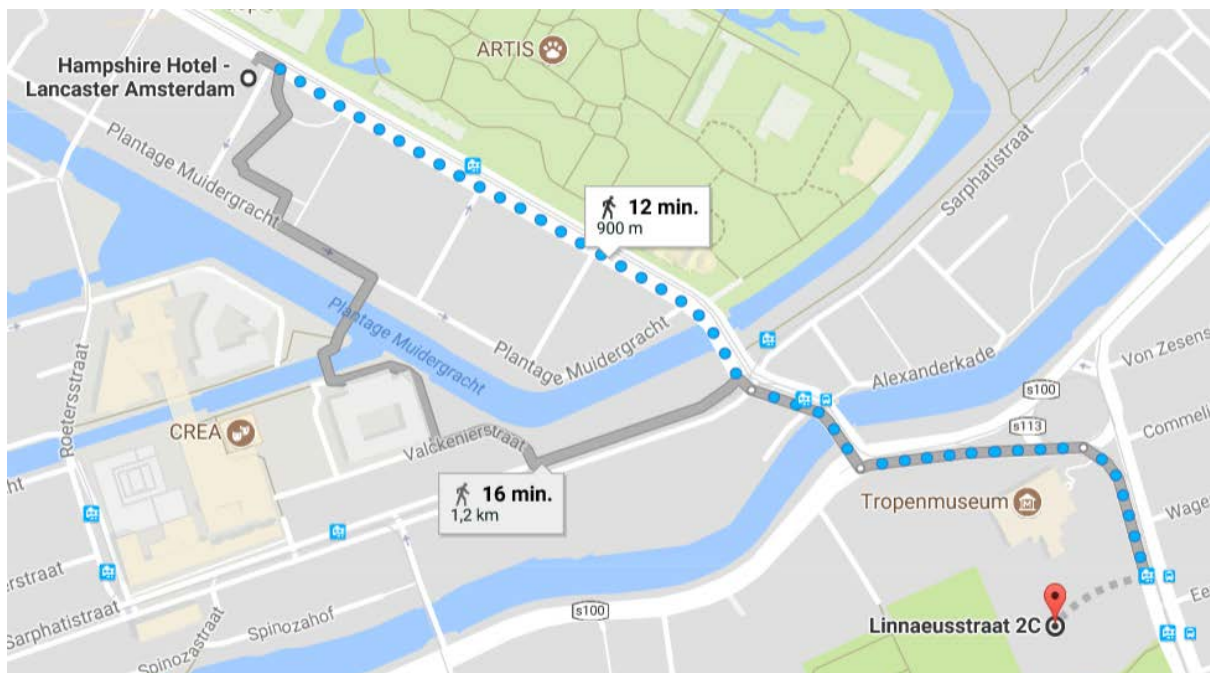

From the Hotel to the Event location.

Impact HUB

Linnaeusstraat 2C,
1092 CK Amsterdam

The hotel and the event location are very close together. For the hotel turn right on the Plantage Middenlaan and just walk down this street. The Zoo Artis will be on your left hand side. If you just keep heading straight down the street you will cross 2 bridges. After you have crossed the second bridge you will see the Tropics Museum in front of you, slightly left. cross the street and go left, walking in front of the Museum. Go into the first street right (Linnaeusstraat). Walk a little further down this street, the Impact Hub is on your right hand side, directly behind the museum.

If you prefer to take the public transport to the Impact Hub you could again take tram 9 (in the direction of Diemen Sniep) and get off at the stop called 1e van Swindenstraat. This is the 3rd stop from the stop near the hotel (Artis tram stop)