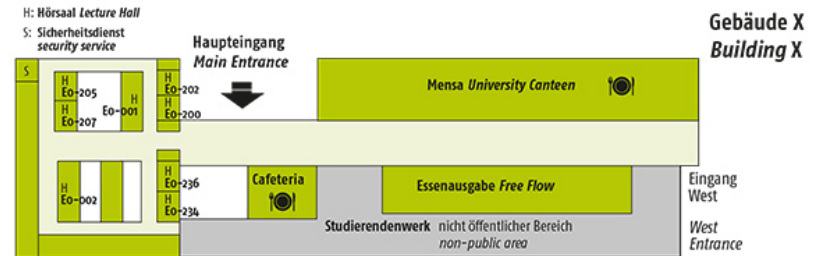

From Bielefeld central station you could take a taxi to the address: Universitätsstr. 25 (approx. 10 mins, approx. 15 €).

In order to reach the University you can take the tram, red line No. 4, direction "Lohmannshof" and get out the tram at "Universität". Tickets can be bought on every station in vending machines. The price for a one-way ticket is 2.70 € and a ticket for four trips is 8.80 €. Tickets are to be stamped inside the tram/bus.

Room: V10-151
V = part of the building
10 = tenth floor
151 = room number

Room: W9-109
W = part of the building
9 = ninth floor
109 = room number

**Hauptgebäude
Main Building**

- Erster Bauabschnitt
First Construction Phase
- Bauzaun
Building Site Fence
- ♿ Barrierefreier Eingang
Barrier-free Entrance
- Halle (Ebene 0)
Main Hall (Level 0)
- Aufzugs- und Treppentürme
Lifts and Staircase Towers
- Brücke
Bridging Tracts
- ☺ Gastronomie
Gastronomy

Hauptgebäude – Main Building

Haupteingang:	Ebene 01	Main Entrance:	level 01
Halle:	Ebene 0	Main Hall:	level 0
Hörsäle:	Ebene 0	Lecture Halls:	level 0
Bibliothek:	Ebene 1	Library:	level 1
Seminarräume:	Ebene 2	Seminar Rooms:	level 2

Gebäude X – Building X

Haupteingang:	EG	Main Entrance:	Ground Floor
Hörsäle:	EG	Lecture Halls:	Ground Floor
Bibliothek:	1. OG	Library:	First Floor
Seminarräume:	EG	Seminar Rooms:	Ground Floor

Stadtbahn
Parken
Tram
Parking